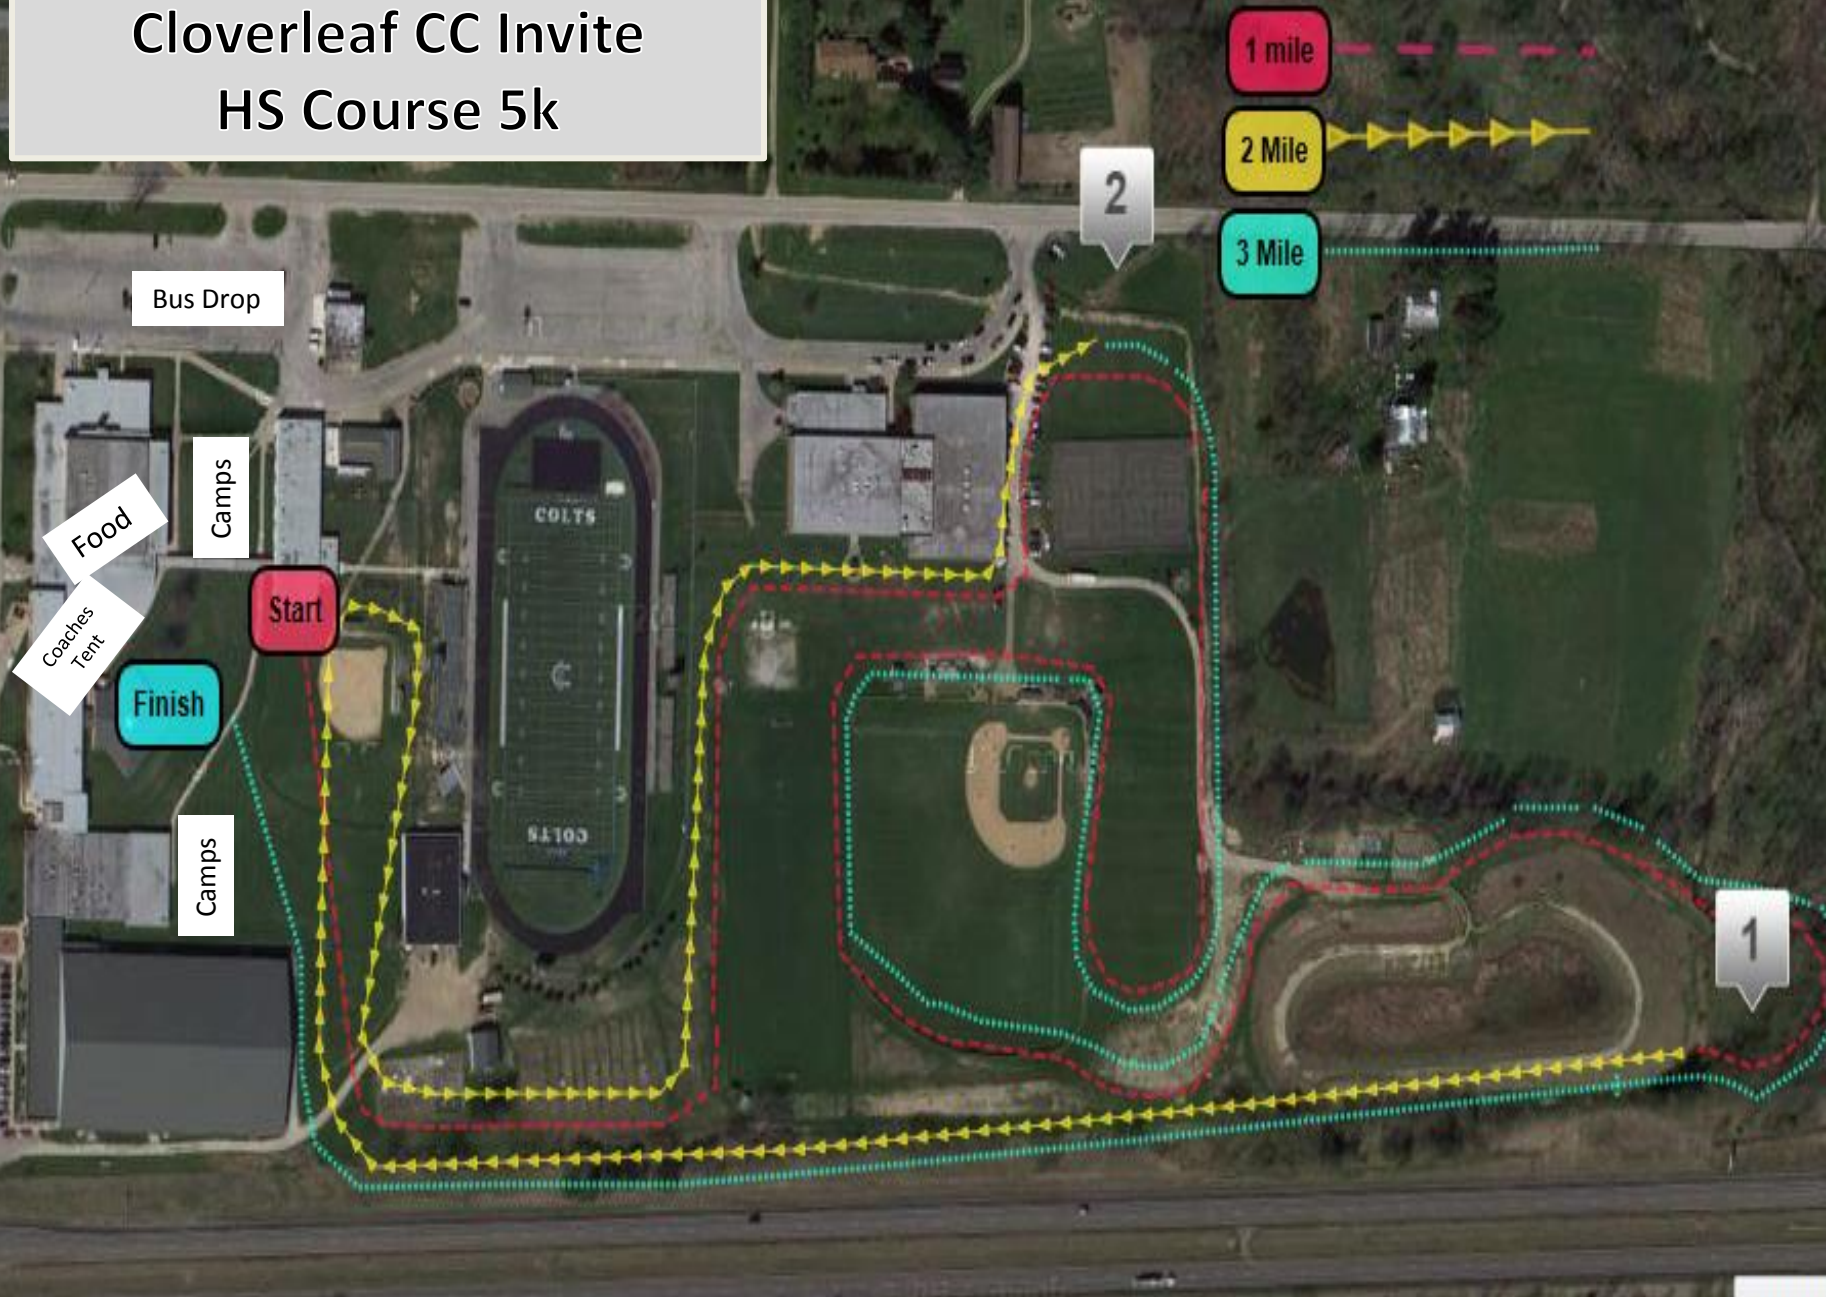

Cloverleaf CC Invite HS Course 5k

Bus Drop

Food

Camps

Start

Finish

Camps

1 mile

2 Mile

3 Mile

2

1